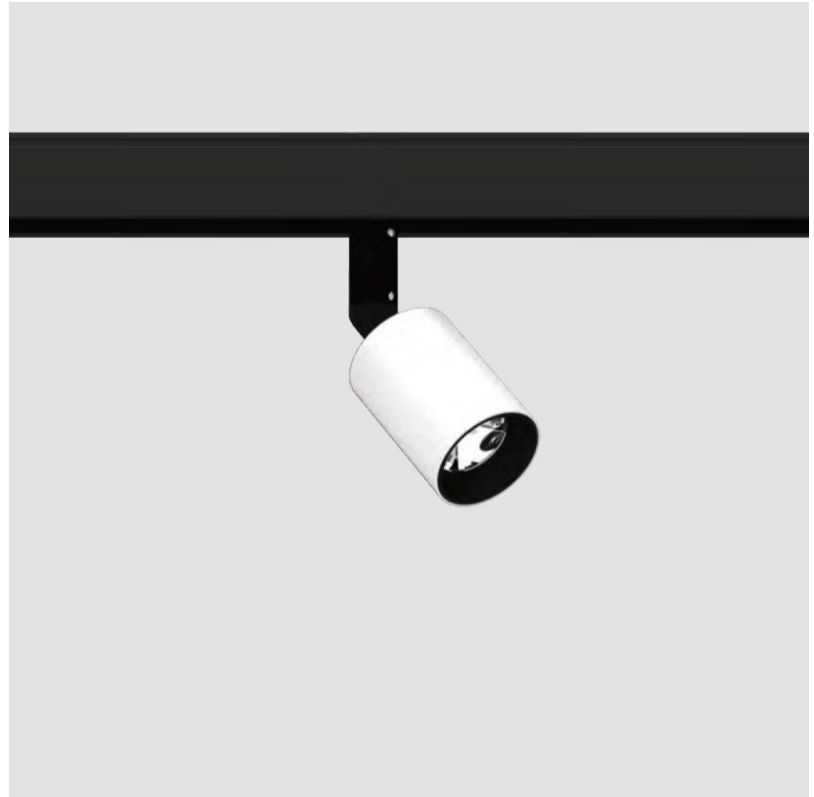

1. To build a product code in our configurator select the specify button on the base model # product page
2. To build a manual product code on this datasheet choose from the options listed below in blue font and add the suffix to the base model #

GENERAL

Series: Centriq
Subseries: Centriq for Clicktrack
Brand: Prolicht
Division: Architectural
Mounting Type: Track
Mounting Location: Ceiling
Subcategory: Spots

PHYSICAL

Shape: Cylinder
Diameter (mm): 30
Diameter (in): 1 3/16
Length (mm): 170
Length (in): 6 11/16
Height (mm): 74
Height (in): 2 15/16
Light Distribution: Adjustable / Direct
Fixture Finish: SSR / BKV / CWI / CRY / HAB / UFT / ITA / RUA / FTG / MYG / LOD / PUS / FRO / FUP / KIA / POP / BLS / SPG / MEY / GOH / GUM / CHC / COM / ABZ / JAG / OBR / MOS / ROR
Fixture Material: Aluminum

ELECTRICAL

Lamp Type: LED (Zhaga Standard)
Input Wattage (W): 4
Total Output Wattage (W): 3.6
Dimming: Non-Dimmable
Driver Included: No
Driver Location: Remote
Driver Type: Constant Voltage - Universal
Driver Class: Class 2
Input Voltage (V): 48
Constant Current (mA): 340
Upon Request: 0-10Vdc dimming / DALI dimming

LED

Number of LEDs: 1
Color Temperature (°K): 2700 / 3000 / 4000
Max. Delivered Lumen (lm): 260 / 270 / 290
CRI: >90 CRI

OPTICAL

Optic°: 24 / 32
Adjustability: Rotational 360°; Tilt 90° (±45°)

RATINGS AND CERTIFICATIONS

Certified By: Certified for North American Standards
IP rating: IP20